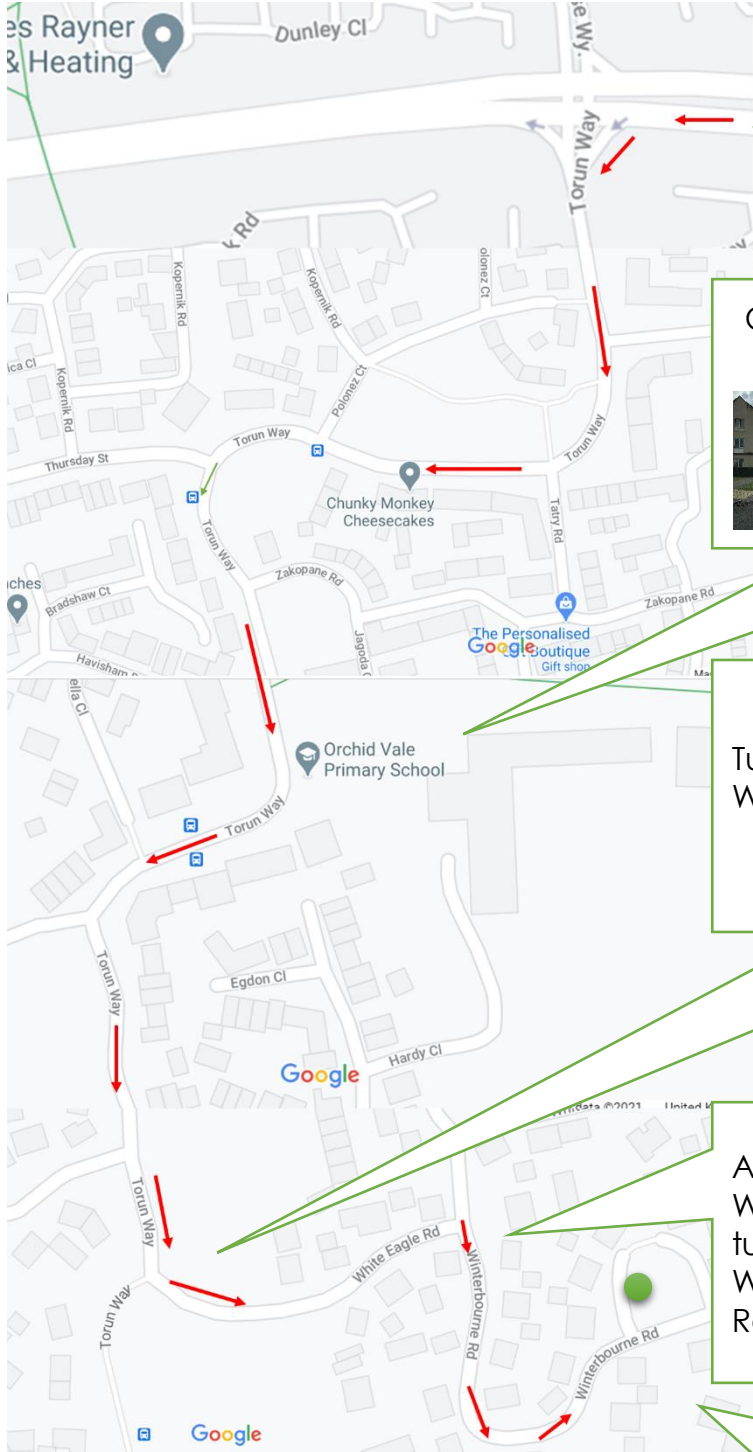

How to find Corinium Acupuncture – North Swindon)

Put postcode **SN25 1PZ** into your satnav. Corinium Acupuncture is NOT at 17 Winterbourne Road, but this is the best address to navigate to. When you reach 17 Winterbourne Road, park at garage 12 and walk down the footpath (Charmind Walk) to Corinium Acupuncture.

The directions below take you via the simplest route. Your satnav may take you a different way.

If you are coming from Cirencester, you will see the Orbital Shopping Park on your left. At the traffic lights after the Orbital, turn left onto Torun Way.

Continue along Torun Way past Orchid Primary School on your left.

Turn left onto White Eagle Road.

At the end of White Eagle Rd, turn right onto Winterbourne Road.

Immediately after the bend, you will see a footpath named Charmind Walk, with a garage numbered 12 on the right (17 Winterbourne Road will be on your left). Park in front of garage 12 (behind a white Ford Fiesta or a black Volkswagen Up). Walk along Charmind Walk. Corinium Acupuncture is at the second gate on your right.